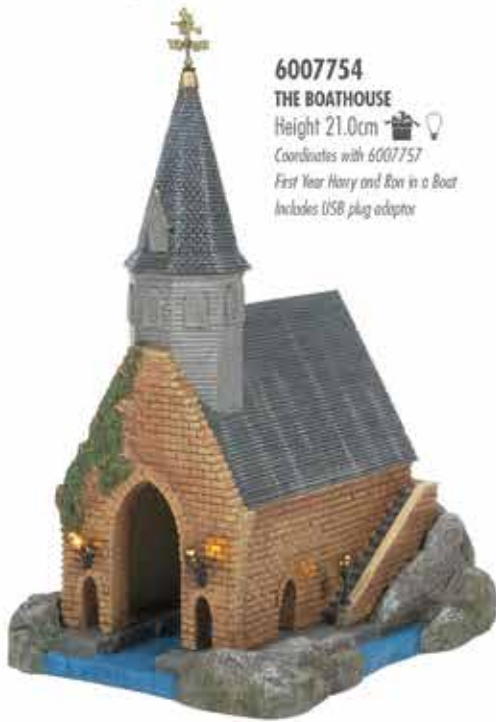

**6006516**  
**THE OWLERY™**

Height 27.0cm

Coordinates with 6006513 Filch™ and Mrs. Norris™  
Batteries required: 2 x AA (not included)

2023  
**GIFT OF THE YEAR**  
AWARDED BY

**6007753**

**THE SHRIEKING SHACK**  
Height 21.0cm

Coordinates with 6007756 Encounter At The Shrieking Shack  
Includes USB plug adaptor

**6006513**  
**FILCH™ AND MRS. NORRIS™**  
Height 8.0cm  
Coordinates with 6006516 The Owlery™

**6007756**  
**COME OUT AND PLAY PETER**  
**ENCOUNTER AT THE SHRIEKING SHACK**  
Height 8.0cm  
Coordinates with 6007753 The Shrieking Shack

**6011102**  
**HARRY POTTER™ HOGWARTS™ LIT CENTREPIECE**  
Height 32.0cm Width 36.5cm  
Batteries required: 2 x AA (not included)

**6005660**  
**HARRY POTTER™ DIAGON ALLEY™ LIT CENTREPIECE**  
Height 23.5cm  
Batteries required: 2 x AA (not included)

**6007754**  
**THE BOATHOUSE**  
Height 21.0cm   
Coordinates with 6007757  
First Year Harry and Ron in a Boat  
Includes USB plug adaptor

**6007757**  
**FIRST YEAR HARRY AND RON IN A BOAT**  
Height 8.0cm   
Coordinates with 6007754 The Boathouse