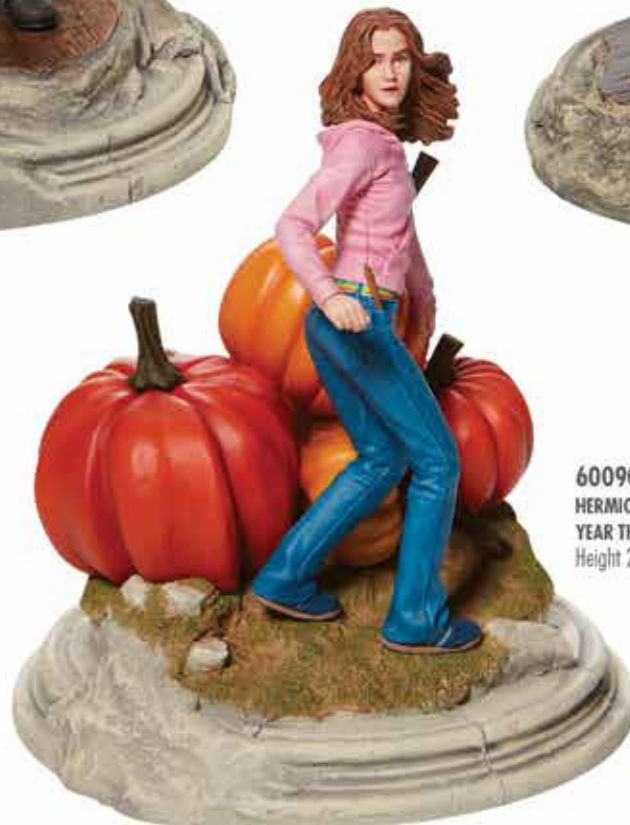

**NEW 6012985**  
RAVENCLAW™ FACET FIGURINE  
Height 8.0cm 📦

**NEW 6012986**  
HUFFLEPUFF™ FACET FIGURINE  
Height 8.0cm 📦

LIMITED STOCK AVAILABLE

Pre-order NOW to secure your stock for Autumn 2023

The Harry Potter Collection by Enesco features authentic high-quality gifts and collectables, with accurately crafted figurines that are brought to life by their realistic features. Recreate iconic scenes from the movies with these stunning figurines that capture key moments in the films. Bring the magic of the films home in a whole new way with this collection.

## MASTERPIECE FIGURINES

Hand-crafted from cast stone and hand-painted, these masterpiece figurines have been beautifully realised with exquisite details inspired by the Harry Potter™ movies. Each is presented in full colour Harry Potter™ gift box packaging.

**6009018**  
SIRIUS BLACK™  
YEAR THREE  
Height 22.0cm 📦

**6009680**  
PROFESSOR LUPIN  
YEAR THREE  
Height 25.5cm 📦

**6009017**  
HERMIONE™  
YEAR THREE  
Height 23.0cm 📦

**6005066**  
**HAGRID AND NORBERT**  
 Height 30.0cm