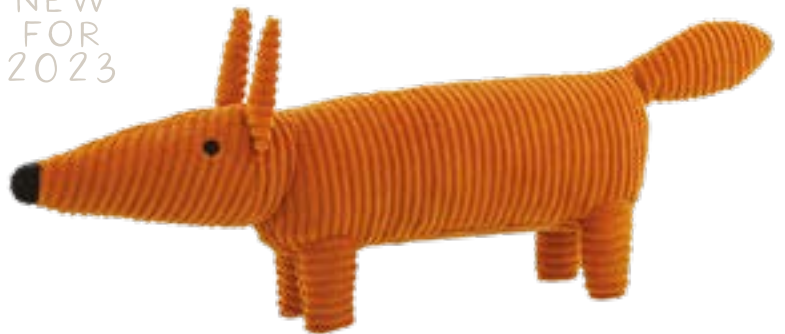

A30891
MR FOX MONEY BANK
Height: 9.0cm 

A30892
ELEPHANT MONEY BANK
Height: 13.5cm 

A30894
SPIKE MONEY BANK
Height: 10.0cm 

2023
GIFT OF THE YEAR
FINALIST

A30893
WHALE OF A TIME MONEY BANK
Height: 17.0cm 

ALL
NEW
FOR
2023

A31225
MR FOX SMALL
Height 10.0cm | Age Grade 1+
Hand washable

A30867
MR FOX LARGE
Height 13.0cm | Age Grade 1+
Hand washable

A31226
ELEPHANT ANIMAL MAGIC SMALL
Height 14.0cm | Age Grade 1+
Hand washable

A31228
SPIKE SMALL
Height 10.0cm | Age Grade 1+
Hand washable

A31227
WHALE OF A TIME SMALL
Height 16.5cm | Age Grade 1+
Hand washable

Our award winning Peter Rabbit Baby Collection, has been popular and utilises original illustrations blended with new representations of Flopsy and Peter. Amongst the collection are muslin squares, bibs, and a hooded towel for baby — along with a changing mat, bag and backpack for mum. These will make being out and about as easy as possible, with clever storage solutions beautifully designed and executed.