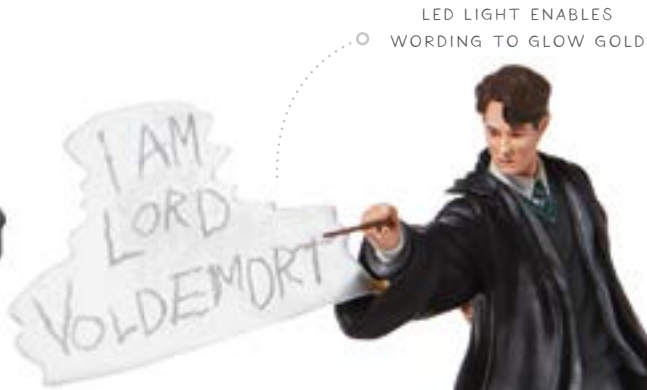

LED LIGHT ENABLES
WORDING TO GLOW GOLD