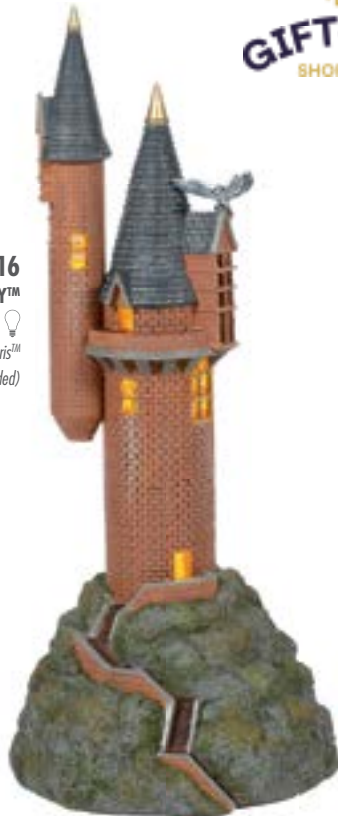

A30220 (UK)/A30221 (EUROPE)
WHOMPING WILLOW™ TREE
Height 24.0cm
UK = Includes UK plug adaptor
Europe = Includes European plug adaptor

6006516
THE OWLERY™
Height 27.0cm
Coordinates with 6006513 Filch™ and Mrs. Norris™
Batteries required: 2 x AA (not included)