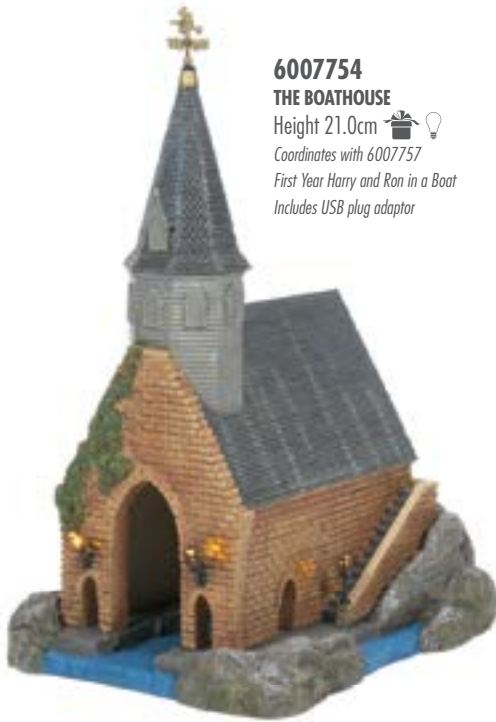

Height 26.0cm  

Coordinates with 6005622 Griphook™

and 6005621 Ukrainian Ironbelly™

UK = Includes UK plug adaptor

Europe = Includes European plug adaptor

6007754
THE BOATHOUSE
 Height 21.0cm
 Coordinates with 6007757
 First Year Harry and Ron in a Boat
 Includes USB plug adaptor

6007757
FIRST YEAR HARRY AND RON IN A BOAT
 Height 8.0cm

6007755
A LIVELY BLUDGER
 Height 8.5cm

6006515
PROFESSOR SLUGHORN™
AND HIS STUDENTS
 Height 7.0cm

A30320 (UK)/A30321 (EUROPE)
THE THREE BROOMSTICKS™
 Height 23.5cm