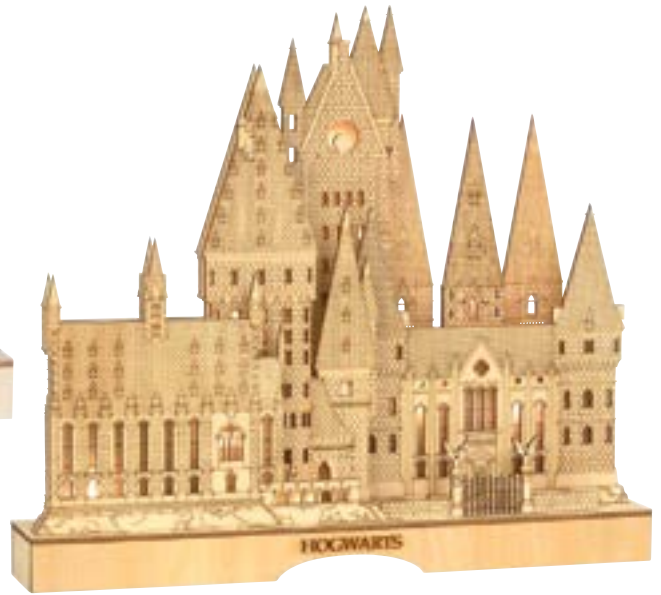

UK = includes UK plug adaptor

Europe = includes European plug adaptor

6002314

HARRY POTTER™ AND THE HEADMASTER (SET OF 2)

Height 8.0cm 

6007752
QUALITY QUIDDITCH SUPPLIES
 Height 22.0cm  
 Includes USB plug adaptor

NEW 6007753
THE SHRIEKING SHACK
 Height 21.0cm  
 Coordinates with 6007756 Encounter At The Shrieking Shack
 Includes USB plug adaptor

NEW

NEW 6009846
HOGSMEADE STATION
 Height 18.0cm  
 Includes USB plug adaptor

NEW 6007756
ENCOUNTER AT THE SHRIEKING SHACK
 Height 8.0cm 

6005660
HARRY POTTER™
DIAGON ALLEY™ LIT CENTREPIECE
 Height 23.5cm  
 Batteries required: 2 x AA (not included)

6011102
HARRY POTTER™ HOGWARTS™ LIT CENTREPIECE
 Height 32.0cm Width 36.5cm  
 Batteries required: 2 x AA (not included)

A30220 (UK)/A30221 (EUROPE)
WHOMPING WILLOW™ TREE
 Height 24.0cm  
 UK = Includes UK plug adaptor
 Europe = Includes European plug adaptor

A30318 (UK)/A30319 (EUROPE)
BORGIN AND BURKES™
 Height 22.0cm  