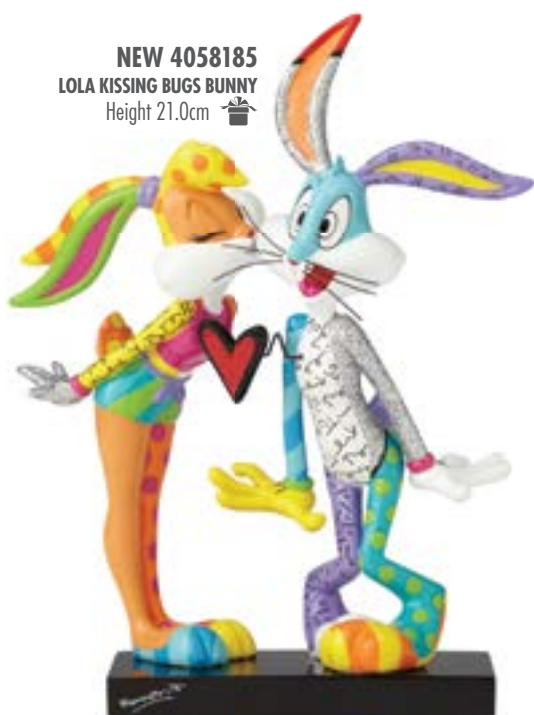

NEW 4058185
LOLA KISSING BUGS BUNNY
Height 21.0cm 📦