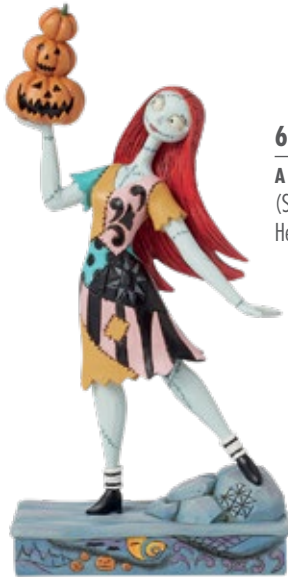

= Gift Boxed

= Lights up!

Halloween

6016593
A STACK OF JACKS
 (Sally with Pumpkins)
 Height: 23.0cm

6016592
FRIGHTFUL FUN
 (Jack with Jack-O-Lanterns)
 Height: 23.5cm

6016594
A GRAVE AFFAIR
 (Jack & Sally Gravestone)
 Height: 16.0cm

6016589

A. BEWARE OF HITCHHIKING GHOSTS
 (Haunted Mansion Ghosts)
 Height: 23.0cm

6016590

B. TILL DEATH DO US PART...
 (Haunted Mansion Bride)
 Height: 20.5cm

Disney *TM*
Haunted Mansion

6016591
COME WE FLY
 (Sanderson Sisters)
 Height: 23.5cm 📺

6016597
APPLE-SALUTELY WICKED
 (Poison Apple Book)
 Height: 21.5cm 📺

6016599
BEAUTY AND THE STITCH
 (Beast Stitch)
 Height: 13.5cm 📺

6016583
FIGARO IN A PUMPKIN MINI FIGURINE
 Height: 9.5cm 📺

Features an automated on/off switch

6016596
SPINE-TINGLING SWEETHEARTS
 (Mickey & Minnie LED Pumpkin)
 Height: 17.0cm 💡 📺

6016595
WINNIE THE BOO!
 (Winnie the Pooh & Piglet Witches)
 Height: 15.0cm 📺

Each piece in the Heartwood Creek by Jim Shore collection has been designed by Jim himself, inspired by his friends, family and the nature that surrounds his home.