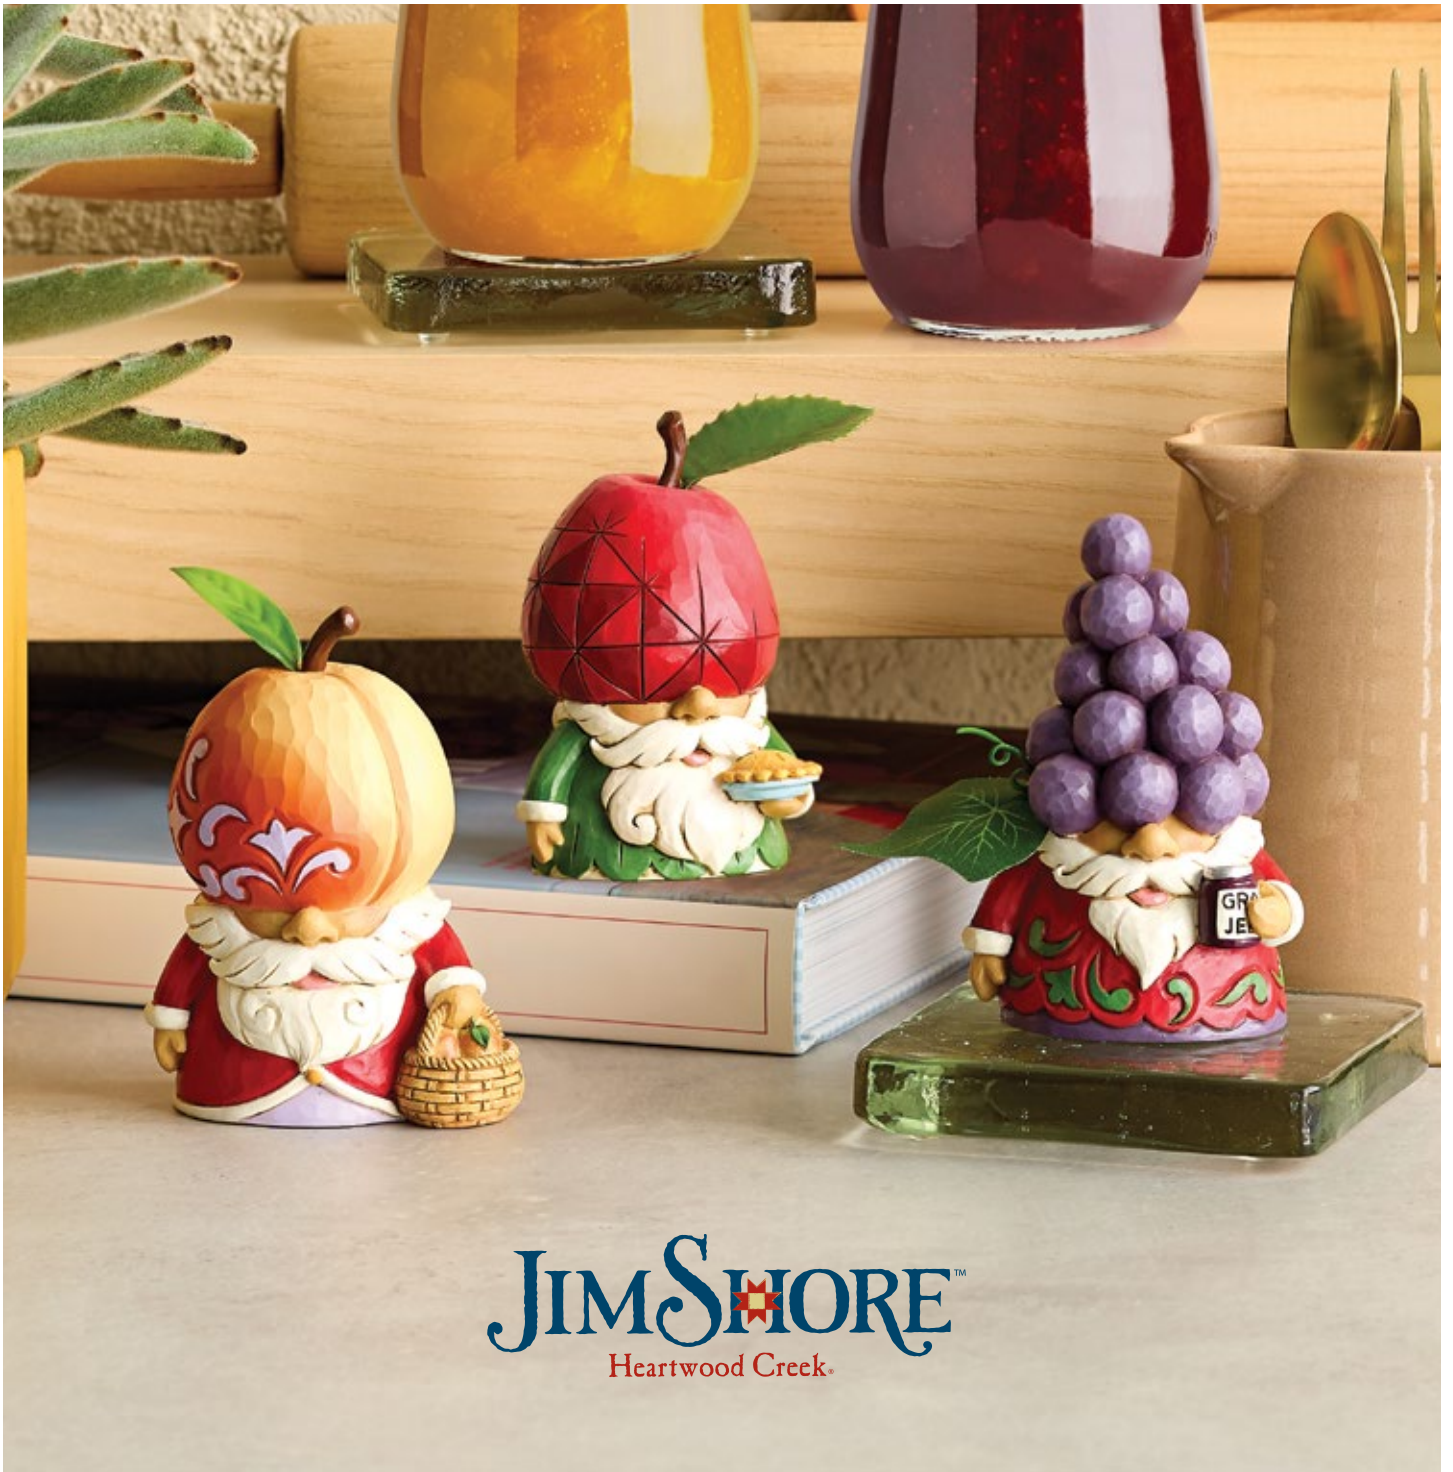

JUST PEACHY
(Peach Hat Gnome)
Height: 9.5cm 📦

6016527

GRAPEFUL FOR YOU
(Grape Hat Gnome)
Height: 9.5cm 📦

PEANUTS

DESIGNS BY
JIM SHORE

Peanuts by Jim Shore is a beloved collection, featuring the iconic 'Snoopy' and the rest of the Peanuts Gang, enjoying their childhood and the seasons. The perfect collection for feeling nostalgic and looking back on times passed.

6016581

SNOOPY SUPERHERO MINI
Height: 7.5cm 📦

6016582

SNOOPY CANDY CORN MINI
Height: 10.0cm 📦

6016579

HARVEST HAPPINESS
(Snoopy with Cornucopia of Woodstocks)
Height: 14.5cm 📦

6016580
A SPOOKY ENCOUNTER
(Snoopy Scared by Woodstock Ghost)
Height: 14.0cm 📦

JIMSHORE[™]
Heartwood Creek.

Bringing Joy Everyday

Life is filled with special moments...and we are here to help you celebrate each one!

Select from Enesco's wide array of gifts and top brands in the industry for celebrations throughout the year.