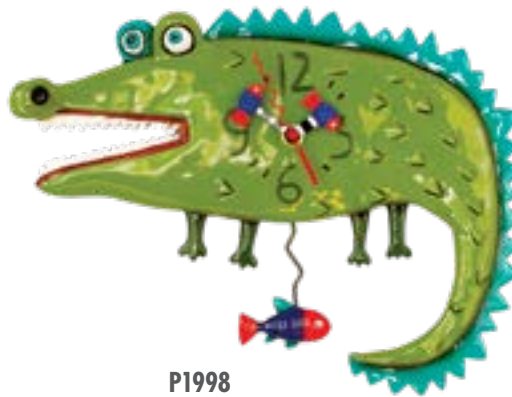

P1514
MOUNTAIN TIME (CUCKOO CLOCK)
Height: 38.5cm 📦

P1610
SHELLEY MERMAID
Height: 43.5cm 📦

Clocks

Allen Designs
clocks require
1 x AA battery,
not supplied

P1993

PRETTY KITTY

Height: 35.5cm

P1994

BLESSED NEST

Height: 42.0cm

P1995

RISE N SHINE (ROOSTER)

Height: 34.0cm

P2052

KETTLE (BLUE)

Height: 35.5cm

P1998

LATER GATOR

Height: 31.0cm

P2156

FROSTING PLEASE (CUP CAKE)

Height: 36.0cm

P2158

COZY TIME (COFFEE POT)