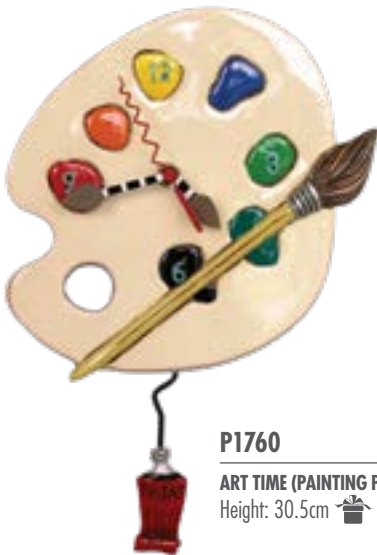

Height: 27.0cm

6012909

SCOOTER

Height: 30.5cm

6012910

HEDGEHOG

Height: 33.5cm

Clocks

P1712

BEE SUNNY

Height: 33.0cm 

P1752

VINTAGE STITCH (BLACK SEWING MACHINE)

Height: 33.0cm 

P1758

COZY CAFÉ

Height: 41.0cm 

P1760

ART TIME (PAINTING PALETTE)

Height: 30.5cm 

P1764

BESSIE (BLACK AND WHITE COW)

Height: 36.0cm 

P1804

BUZZ (BEE)

Height: 31.0cm 

P1854

AUGIE'S LIGHT (LIGHTHOUSE)

Height: 36.5cm 

*Allen Designs
clocks require
1 x AA battery,
not supplied*

P1864

HARVEST TIME (GREEN TRACTOR)