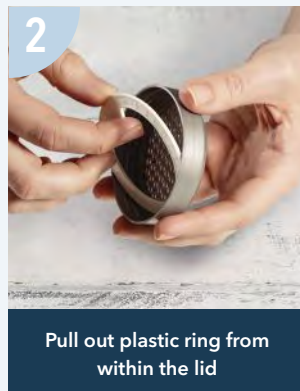

Pull out plastic ring from within the lid