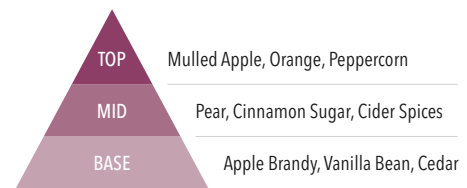

Pumpkin Maple Crème Caramel

Enjoy the fragrance of this creamy, delicious treat, with notes of cinnamon sugar, brown butter, spiced pumpkin, and maple glaze.