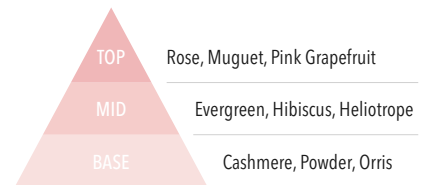

Serene Air™ Starter Kit and 1 x Peaceful Lavender & Sea Salt Refill

SKU:1632013E