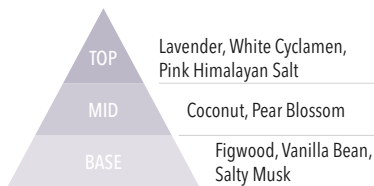

Renewing Coconut & Iris

Refresh and renew with the scents of iris and fresh coconut, softened with notes of cotton flower and blonde woods.

SKU: 1596866E