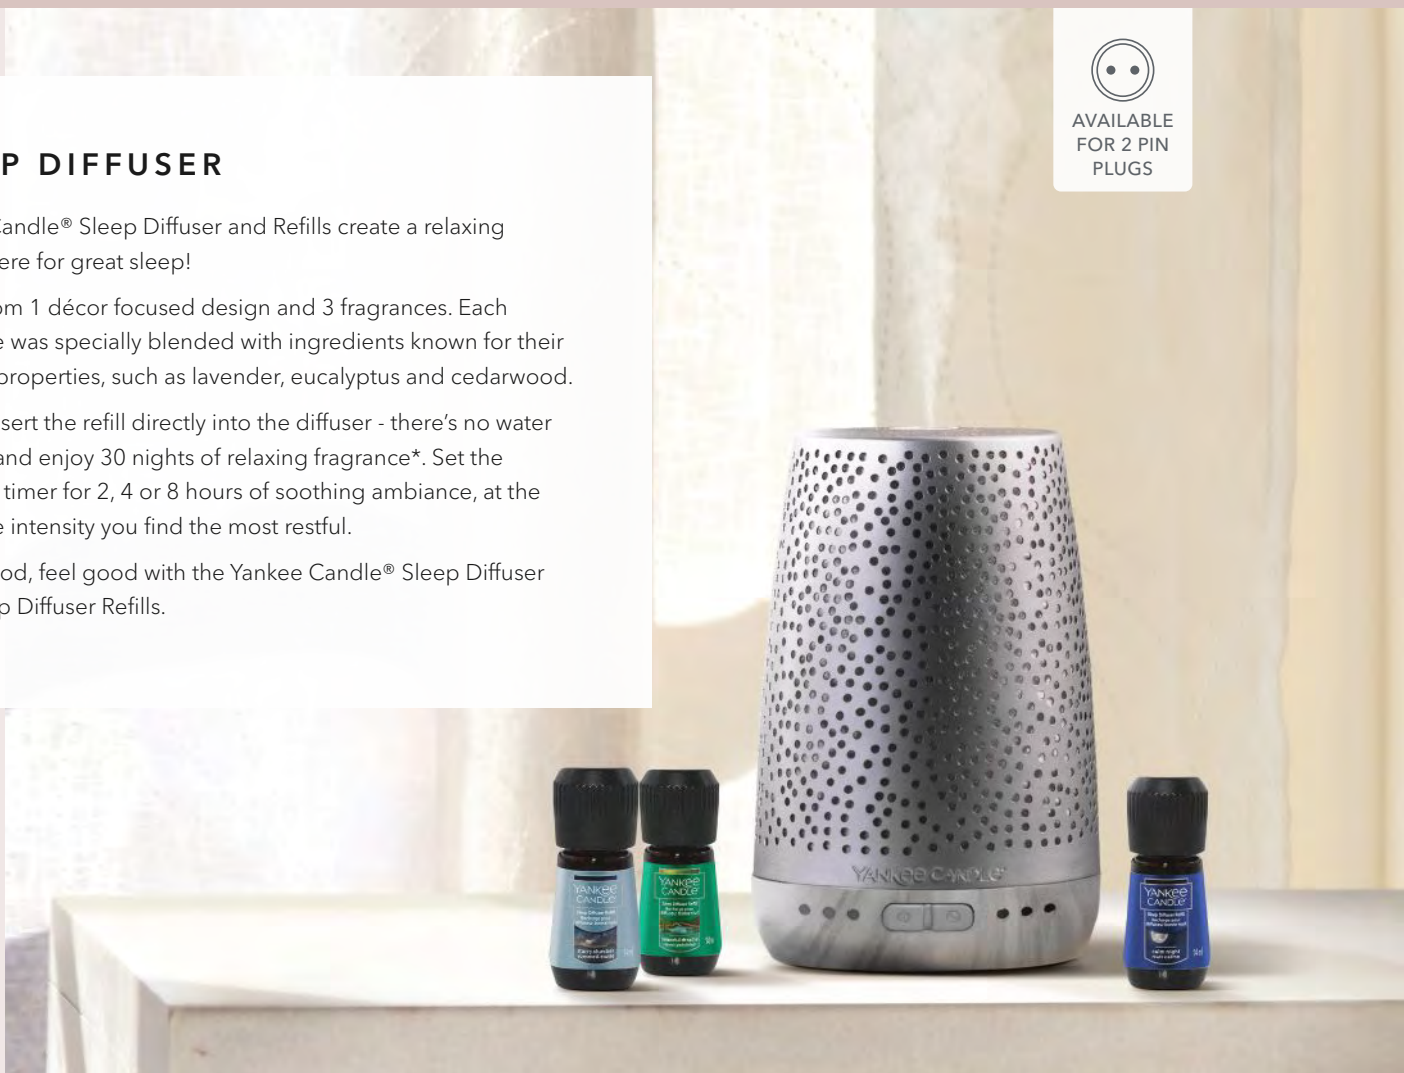

AVAILABLE FOR 2 PIN PLUGS

SLEEP DIFFUSER

Yankee Candle® Sleep Diffuser and Refills create a relaxing atmosphere for great sleep!

Select from 1 décor focused design and 3 fragrances. Each fragrance was specially blended with ingredients known for their calming properties, such as lavender, eucalyptus and cedarwood.

Simply insert the refill directly into the diffuser - there's no water to add - and enjoy 30 nights of relaxing fragrance*. Set the diffuser's timer for 2, 4 or 8 hours of soothing ambiance, at the fragrance intensity you find the most restful.

Sleep good, feel good with the Yankee Candle® Sleep Diffuser and Sleep Diffuser Refills.

- ☾ Sleep good, feel good! Creates a relaxing atmosphere for sleep
- ☾ Mess-free, easy to use refills – no water required!
- ☾ Programmable 2, 4 and 8 hour timer with automatic switch off feature
- ☾ Adjustable fragrance strength: low, medium and high settings
- ☾ Use with specially formulated Yankee Candle® Sleep Diffuser Refills

* Based on 8 hours of use on lowest intensity setting. Compliant to be sold in the UK only.