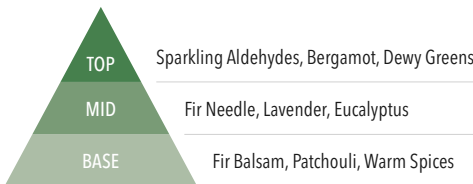

Sparkling Winterberry

A sparkling holiday wreath with notes of tart pomegranate, fir balsam, and snow-covered cedar welcomes you in.