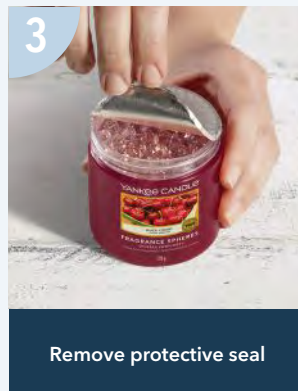

Secure lid to allow fragrance to fill the room

Remove protective seal