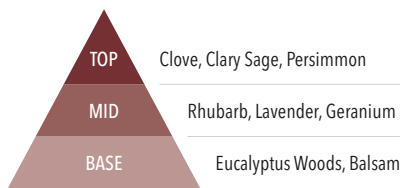

DAYDREAMING  
of  
autumn  
COLLECTION

NATURAL & SYNTHETIC FRAGRANCE  
PARFUM NATUREL ET DE SYNTHÈSE

567 g

**Autumn Daydream**

Spend the perfect autumn day strolling tree-lined streets with the scents of clove, lavender, balsam, and eucalyptus woods.