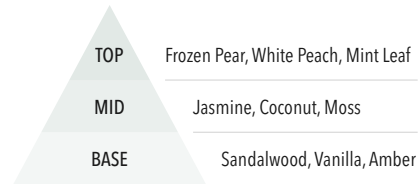

### Magical Bright Lights

The night is bright with twinkling coloured lights as the aromas of frozen pear, mint leaf, jasmine, and vanilla enchant you.