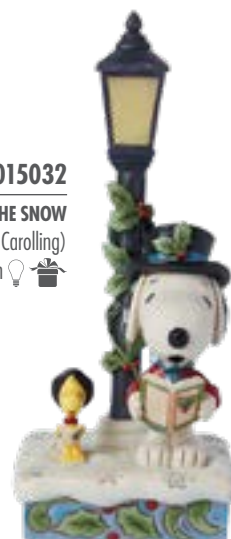

6015029

A SPECIAL TREE
(Snoopy & Charlie Brown Tree)
Height: 14.0cm 🎁

6015030

SNOOPY'S LITTLE HELPER
(Snoopy Santa)
Height: 21.5cm 🎁

6015031

SNOWDOG
(Snoopy Snowman)
Height: 14.5cm 🎁

6015039

SOUNDS OF JOY
(Snoopy & Woodstock Bell Ringing)
Height: 15.5cm 🎁

6015037

FLOCK TOGETHER
(Woodstock Stacked Mini Figurine)
Height: 10.5cm 🎁

6015038

ONE DOG OPEN SLEIGH
(Snoopy & Woodstock in a Sleigh)
Height: 12.5cm 🎁

6015032

CAROLLING IN THE SNOW
(Snoopy Carolling)
Height: 21.5cm 🎁