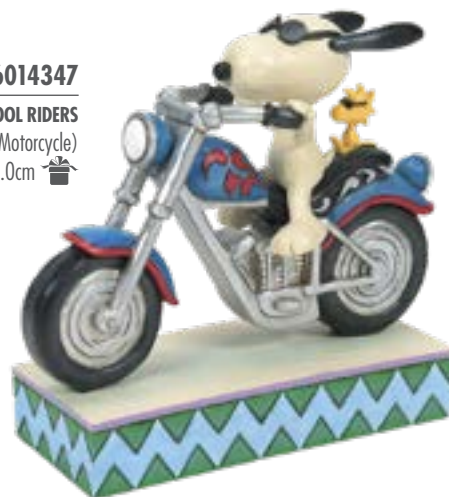

6014345
LOVELY DREAMS
 (Snoopy Laying on a Heart)
 Height: 13.5cm 📺

6014339
SNOOPY SAILOR
MINI FIGURINE
 Height: 9.0cm 📺

6014346
PICNIC PALS
 (Snoopy, Charlie Brown & Woodstock on a Picnic)
 Height: 12.5cm 📺

6014337
TRAVELLING PALS
 (Snoopy & Woodstock on Vacation)
 Height: 14.0cm 📺

6014343
EASTER HOPPINESS
 (Snoopy & Woodstock in Bunny Suits)
 Height: 15.0cm 📺

6014344
FRESH PICKED BLOOMS
 (Snoopy & Woodstock Picking Flowers and Pushing a Wheelbarrow)
 Height: 15.0cm 📺

6014347
COOL RIDERS
 (Snoopy Riding Motorcycle)
 Height: 15.0cm 📺

Disney Traditions combines the magic of Disney with the artistry of Jim Shore. Bringing the beauty and universal appeal of Disney characters into a unique blend of enchantment and Americana folk art.