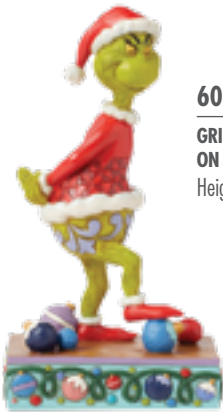

New

6012198
WRAPPED UP IN LOVE
 (Jim Shore Santa Hanging Ornament)
 Height: 15.0cm 🎁

6012196
ANGEL TREE TOPPER
 Possible Dreams by Jim Shore
 Height: 36.0cm 🎁

by JIM SHORE

Using the original Dr. Seuss literary classic, 'How the Grinch Stole Christmas!' as inspiration, Jim Shore has recreated memorable scenes and characters, hand-painted in a palette of festive greens and reds — perfect to celebrate the festive period.

Figurines

6015219
GRINCH STEPPING ON ORNAMENT
Height: 18.5cm 🎁

6015212
GRINCH AND CINDY HOLDING NAUGHTY NICE SIGN
Height: 24.5cm 🎁

6015217
GRINCH HOLDING NAUGHTY/NICE SIGN
Height: 22.0cm 🎁

All New

6015218
GRINCH LEANING ON GIFTS
Height: 20.5cm 🎁

6015222
GRINCH WITH HANDS ON HIP
Height: 17.0cm 🎁

6015210
GRINCH IN LIGHT-UP WREATH
Height: 21.0cm 💡🎁

6015216
GRINCH SKIING
Height: 17.0cm 🎁

6015221
MERRY GRINCHMAS SIGN
Height: 18.0cm 🎁

6015211
GRINCH DRESSED AS A CHRISTMAS TREE
Height: 21.0cm 🎁