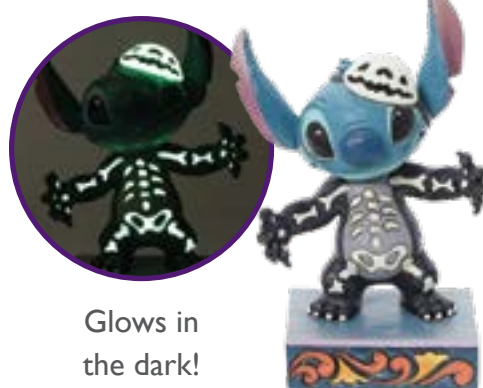

4010028
FAITH IN FLIGHT
 (Dumbo)
 Height: 11.5cm 📦

4045248
BABY MINE
 (Dumbo)
 Height: 8.5cm 📦

Halloween

6014358
JACK AND SALLY PUMPKIN
 Height: 16.0cm 🎁

6011939
THE SANDERSON SISTERS
 (Hocus Pocus)
 Height: 21.5cm 🎁

6014355
MUMMY STITCH
 Height: 16.0cm 🎁

6007080
STITCH O'LANTERN
 (Stitch inside Pumpkin)
 Height: 10.5cm 🎁

6010863
VAMPIRE STITCH
 Height: 16.0cm 🎁

Glow in the dark!

6013053
SPOOKY EXPERIMENT
 (Stitch Skeleton Glow in the Dark Figurine)
 Height: 16.0cm 🎁