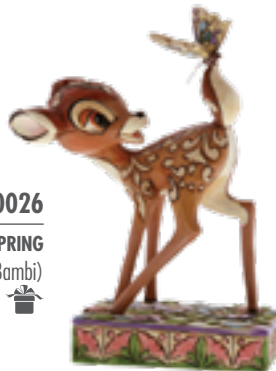

6013072
COMPASSIONATE AND CAREFREE
 (Cinderella)
 Height: 9.0cm 📦

6013073
CONFIDENT AND CURIOUS
 (Ariel)
 Height: 9.0cm 📦

4050410
BE KIND
 (Belle)
 Height: 9.0cm 📦

6013074
GRACEFUL AND GENTLE
 (Aurora)
 Height: 8.5cm 📦

4050409
BE A DREAMER
 (Snow White)
 Height: 8.0cm 📦

6008081
BELOVED BEAR
 (Winnie the Pooh)
 Height: 12.0cm 📦

4059741
STRANGE LIFE-FORMS
 (Stitch with Frog)
 Height: 10.0cm 📦

4016555
OHANA MEANS FAMILY
 (Stitch)
 Height: 9.5cm 📦

4032861
JUST CAN'T WAIT TO BE KING
 (Simba)
 Height: 10.0cm 📦

6014360
DOCTOR FINKELSTEIN'S CREATION
 (Sally)
 Height: 7.5cm 📦

6014361
MASTER OF FRIGHT
 (Jack)
 Height: 10.0cm 📦

4010026
WONDER OF SPRING
 (Bambi)
 Height: 12.0cm 📦