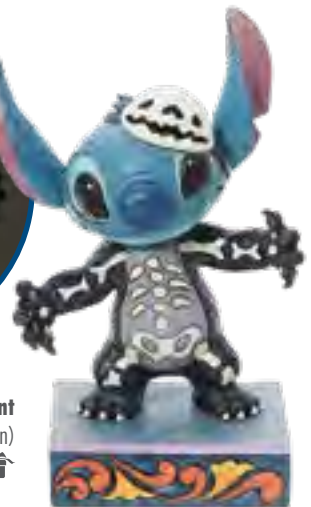

**6008075 Bizarre Bunny**  
(Stitch Running off with Easter Basket)  
Height: 14.5cm 📦

**6008989 Terrifying Trick-or-Treaters**  
(Minnie & Mickey Halloween)  
Height: 13.0cm 🎁

**6007078 Scream Queen**  
(Halloween Minnie Mouse)  
Height: 13.5cm 🎁

**6007077 Creature Feature**  
(Halloween Mickey Mouse)  
Height: 13.5cm 🎁

FIGURINES GLOW  
IN THE DARK

**6013052 Cutest Pumpkins in the Patch**  
(Mickey and Minnie Boo Pumpkins)  
Height: 18.0cm 🎁

**6013053 Spooky Experiment**  
(Stitch Skeleton)  
Height: 15.0cm 🎁

**6007080 Stitch O'Lantern**  
(Stitch inside Pumpkin)  
Height: 10.0cm 🎁

**6010863 Vamp 626**  
(Vampire Stitch)  
Height: 16.5cm 🎁

**6008987 Lovable Buccaneer**  
(Pirate Stitch)  
Height: 15.5cm 🎁

Disney  
**MICKEY**  
AND FRIENDS

**6010861 Hay There!**  
(Scarecrow Minnie Mouse)  
Height: 16.5cm 

**6010862 Scaredy-Crow**  
(Scarecrow Mickey Mouse)  
Height: 19.5cm 

**6013054 Spiral Hill's Romance**  
 (Nightmare Jack, Sally, Zero and his Gravestone)  
 Height: 20.0cm 📦