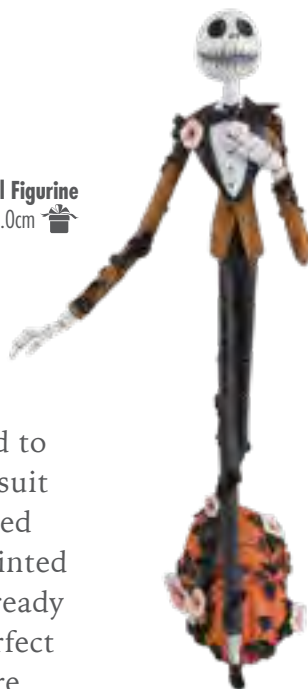

6013327 Jack Botanical Figurine
Height: 22.0cm 🎁

Jack Skellington is dressed to the nines in his beautiful suit surrounded by 3D sculpted thistles and vines. Hand painted by skilled artisans, Jack is ready for the Halloween ball. Perfect for any Nightmare Before Christmas fan.