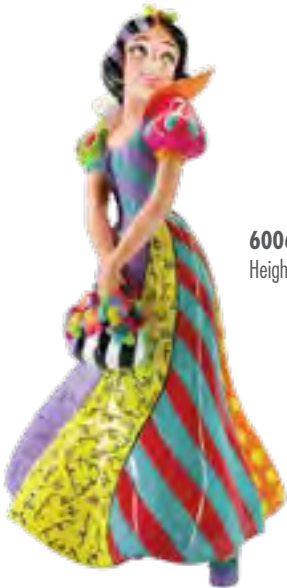

**6008526 Goofy**  
Height: 25.5cm 📦

**6006083 Mickey Mouse with Top Hat**  
Height: 22.0cm 📦

**6008528 Lady and the Tramp**  
Numbered Limited Edition Figurine  
Height: 17.5cm 📦

**4023844 Donald Duck**  
Height: 18.0cm 📦

**4051800 Uncle Scrooge**  
Height: 15.5cm 📦

**6008527 Donald Duck**  
Height: 18.0cm 📦

Disney  
**Pinocchio**

6006081 Pinocchio  
Height: 21.0cm 📦

4050481 Eeyore  
Height: 11.0cm 📦

6006084 The Lion King  
Height: 15.0cm 📦

6007096 Baby Dumbo  
Height: 18.0cm 📦

4050482 Dumbo  
Height: 10.0cm 📦

4056846 Peter Pan  
Height: 20.0cm 📦

6007095 Angel  
Height: 21.5cm 📦

4051799 Cheshire Cat  
Height: 14.5cm 📦

6006082 Snow White  
Height: 21.0cm 📦

6008525 Queen of Hearts  
Height: 20.5cm 📦

6008524 Alice  
Height: 18.0cm 📦

6009051 Ursula  
Height: 17.0cm 📦

6009052 Ariel  
Height: 17.0cm 📦

**6008530 Cogsworth**  
Height: 9.0cm 📦

**6008529 Lumiere**  
Height: 9.0cm 📦