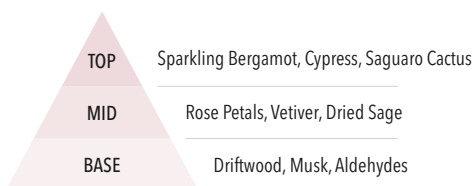

Aloe & Agave

The fragrances of aloe, tea leaves, and blue lotus create refreshing aromas of desert flora.