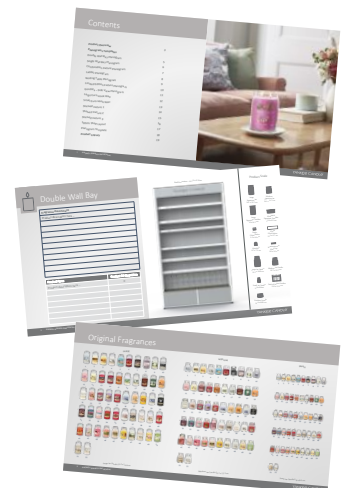

3

Visual Merchandising Support Tools

Our Visual Merchandising best practice guides and planogram templates have all the information you need to improve the overall product presentation and commerciality within your store.

For more information, log on to DASH, our Digital Asset Storage House platform or speak to your customer care representative.