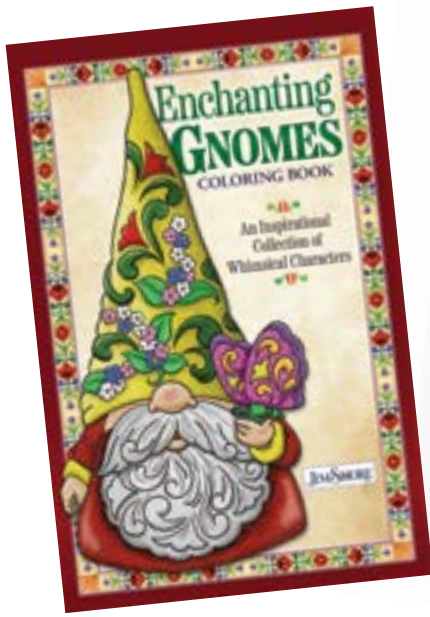

Stationery

Includes high-quality gatefold covers featuring a gallery of Jim Shore's original artwork.

DO6120 Jim Shore Enchanting Gnomes Colouring Book
An Inspirational Collection of Whimsical Characters
(Jim Shore Colouring Book)
Height: 28.0cm

SAMPLES AVAILABLE
UPON REQUEST!