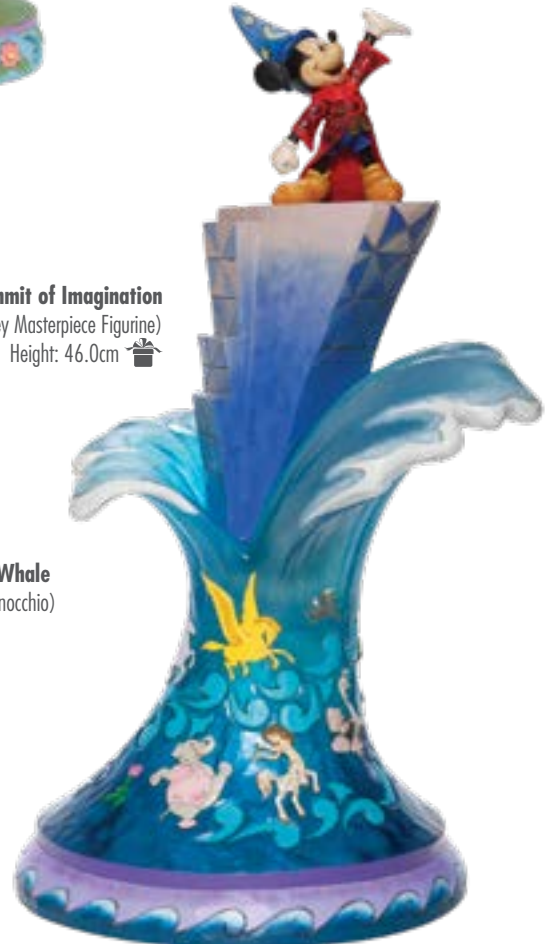

# Last chance to buy

**6001285 Treasure Seeking Tycoon**  
 (Scrooge with Money Bag)  
 Height: 17.0cm 📦

**6001286 Navigating Nephews**  
 (Huey, Dewie and Louie)  
 Height: 17.0cm 📦

**6001281 Thinking of You**  
 (Mickey Mouse with Thought)  
 Height: 17.5cm 📦

**6001282 Heart To Heart**  
 (Mickey Mouse and Minnie Mouse on Heart)  
 Height: 22.0cm 📦

**6006208 Magic and Moonlight**  
 (Mickey & Minnie)  
 Height: 16.5cm 📦

**6007053 Summit of Imagination**  
 (Sorcerer Mickey Masterpiece Figurine)  
 Height: 46.0cm 📦

**6005971 A Whale of A Whale**  
 (Monstro with Geppetto and Pinocchio)  
 Height: 19.0cm 📦

*Last chance to buy*

ONLY AVAILABLE WHILST  
STOCKS LAST.

Disney  
**MICKEY**  
AND FRIENDS

**6002829 Elegant Excursion**  
(Mickey and Minnie)  
Height: 16.5cm 📦

# Last chance to buy

**600706 Bagged And Delivered**  
(Lock, Shock and Barrel with Santa)  
Height: 22.0cm 🎁

**6002828 Frosty Friendship**  
(White Woodland Mickey and Friends)  
Height: 14.5cm 🎁

**6007070 Snuff Said**  
(Christmas Chip 'n Dale)  
Height: 21.0cm 🎁