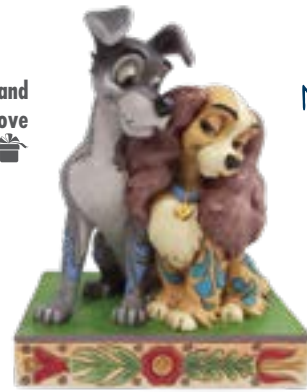

**6001269 Remember Who You Are**  
 (Storybook The Lion King)  
 Height: 15.5cm 📦

**4062257 Happy Unbirthday**  
 (Storybook Alice in Wonderland Tea Party)  
 Height: 15.5cm 📦

# General

**6010091 A Goofy Celebration**  
(Goofy Celebration)  
Height: 22.0cm 📺

**6010886 Abu with Genie Lamp**  
Height: 11.0cm 📺

**6010885 Lady and the Tramp Love**  
Height: 12.0cm 📺

ALL NEW

**6010098 A Tempting Offer**  
(Snow White with Apple)  
Height: 12.0cm 📺

**4027136 Lilo & Stitch**  
Height: 18.0cm 📺

**6010096 A New Dream**  
(Rapunzel with Lantern)  
Height: 13.0cm 📺

**6010097 Arabian Wishes**  
(Jasmine with Genie Lamp)  
Height: 13.0cm 📺

**6010095 A Magical Midnight**  
(Cinderella with Glass Slipper)  
Height: 14.0cm 📺

Disney  
**MICKEY**  
AND FRIENDS

NEW

**6008328 Sweethearts in Swing**  
(Mickey and Minnie on a Swing)  
Height: 23.0cm 🎁

**6010090 Bon Appétit**  
(Chef Mickey Mouse)  
Height: 15.0cm 🎁

**6010884 Donald Duck and Chip n Dale**  
Height: 12.0cm 🎁