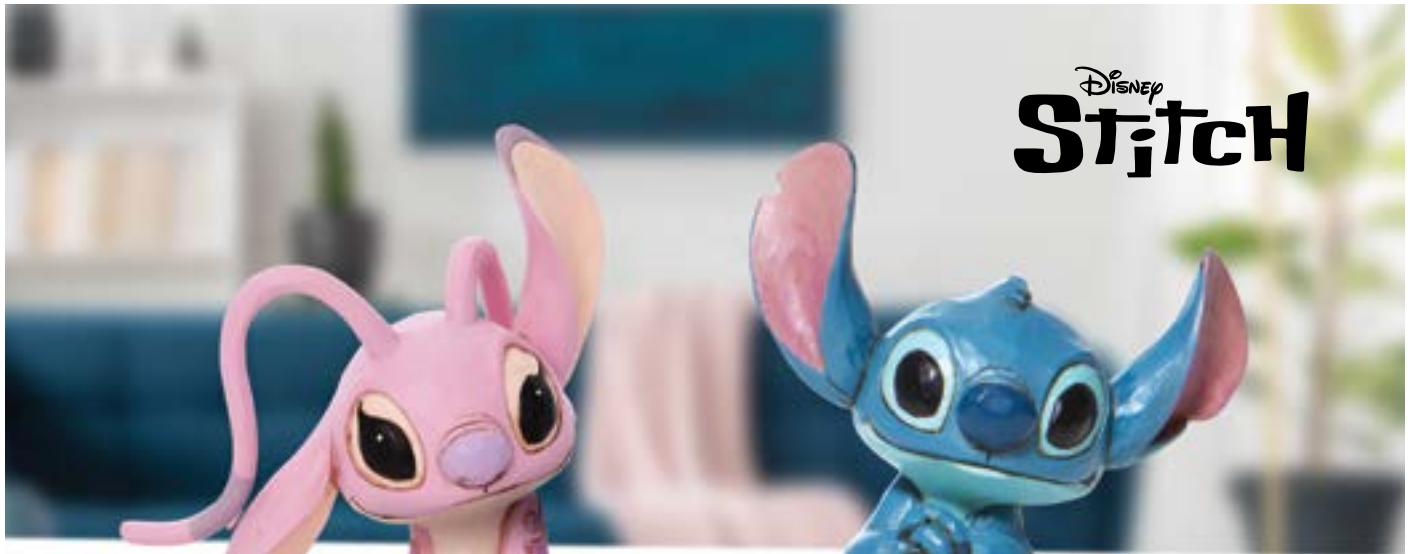

# Mini Figurines

ALL MINI FIGURINES FEATURE WINDOW BOX PACKAGING

NEW

6010888 Meeko  
Height: 8.0cm 📦

NEW

6010887 Bambi  
Height: 6.5cm 📦

4054285 Minnie Mouse  
with Heart  
Height: 7.0cm 📦

4054284 Mickey Mouse  
with Flowers  
Height: 7.0cm 📦

NEW

6010889 Timothy Mouse  
Height: 9.5cm 📦

6000960 Pegasus  
Height: 8.0cm 📦

NEW

6010890 Angel  
Height: 9.0cm 📦

6009002 Stitch  
Height: 8.0cm 📦

**6010107 Maire Holding Heart**  
Height: 9.0cm 🎁

NEW