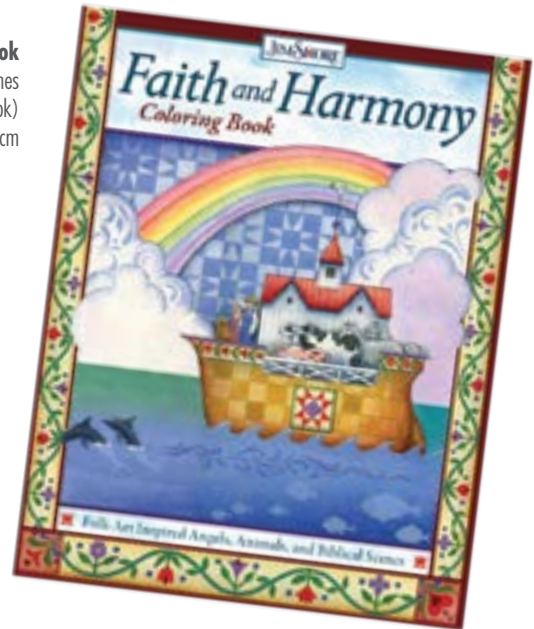

D06049 Faith & Harmony Colouring Book
Folk-art Inspired by Angels, Animals and Biblical Scenes
(Jim Shore Colouring Book)
Height: 28.0cm

ALL INDIVIDUALLY SHRINK
WRAPPED FOR PROTECTION.