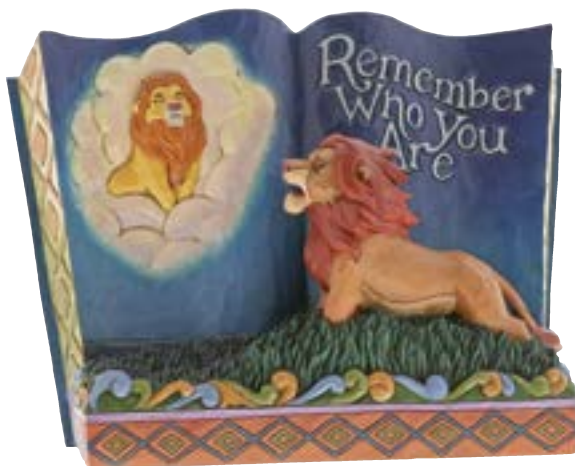

**6010883 Sorcerer Mickey Storybook**  
Height: 16.5cm 🎁

NEW

**6010087 Ohana Means Family**  
(Stitch Story Book)  
Height: 14.0cm 🎁

**4031483 Love Endures**  
(Storybook Beauty and The Beast)  
Height: 16.0cm 🎁

**4043625 One Magical Night**  
(Storybook Tangled)  
Height: 16.0cm 🎁

**4031484 Undersea Dreaming**  
(Storybook The Little Mermaid)  
Height: 16.0cm 🎁

**4057957 Someday You Will Be A Real Boy**  
 (Storybook Pinocchio)  
 Height: 15.0cm 📦

**6001270 Romance Takes Flight**  
 (Storybook Aladdin)  
 Height: 15.0cm 📦

**4057953 Once Upon A Nightmare**  
 (Storybook Nightmare Before Christmas)  
 Height: 16.0cm 📦

**4059729 The Greatest Honor is Having You as a Daughter**  
 (Storybook Mulan)  
 Height: 15.0cm 📦