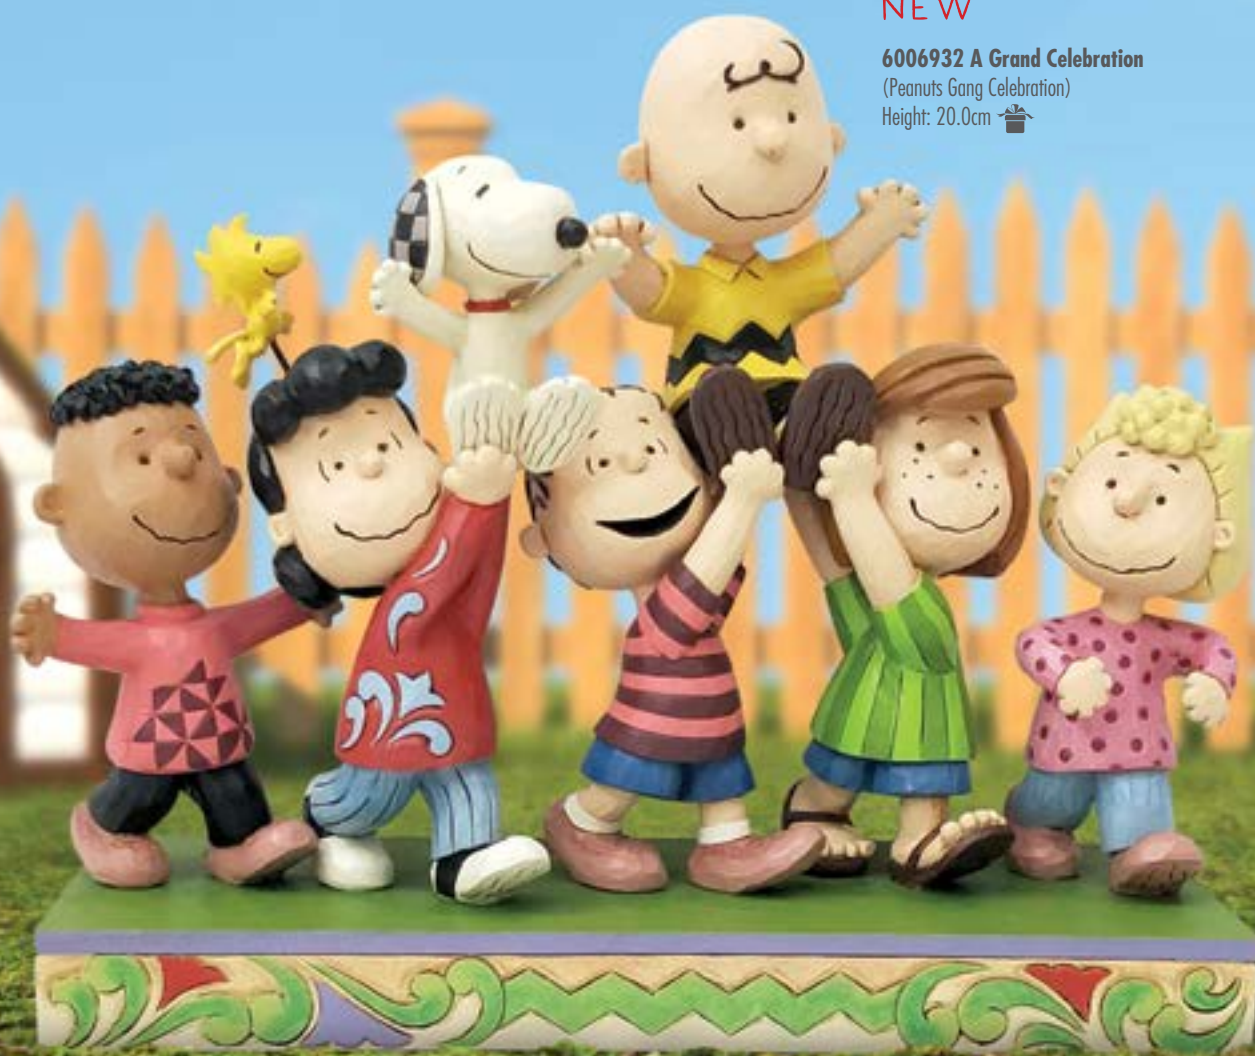

**6008578 Little Old Driver**  
Limited Edition  
Height: 30.5cm 🎁

**6008573 Cup of Tea**  
(British Santa)  
Height: 27.0cm 🎁

Beloved by generations, the comic strip characters come to life in a collection, launched by us in January 2022, with award-winning sculptor Jim Shore's unique interpretation of the Peanuts® gang. They will find a way into your home!

# PEANUTS®

DESIGNS BY  
JIM SHORE

NEW

**6006932 A Grand Celebration**

(Peanuts Gang Celebration)

Height: 20.0cm 📦

ALL  
NEW

**4054079 Nest Warming Gift**  
(Snoopy & Woodstock in Nest)  
Height: 17.0cm 🎁

**6001291 Love Is In The Air**  
(Snoopy with LOVE Balloon)  
Height: 19.0cm 🎁

**6010113 A Summer Snack**  
(Snoopy and Woodstock eating Watermelon)  
Height: 10.5cm 🎁

**6010120 Snoopy Chef**  
**Mini Figurine**  
Height: 10.0cm 🎁

**6010119 Snoopy Doctor**  
**Mini Figurine**  
Height: 8.0cm 🎁

**6010116 Party Animal**  
(Birthday Snoopy)  
Height: 11.5cm 🎁

**4044677 My Best Friend**  
(Snoopy & Woodstock Personality Pose)  
Height: 13.0cm 🎁