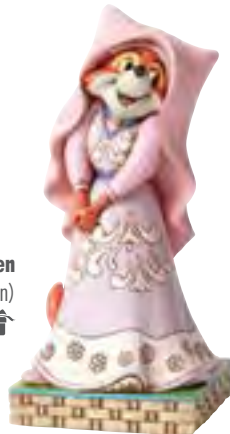

6011932 Mischievous Mates
(Chip & Dale)
Height: 13.0cm 🎁

6010092 Friends Take Flight
(Pegasus & Hercules)
Height: 14.5cm 🎁

4054277 A Boy's Best Friend
(Elliott Dragon)
Height: 23.0cm 🎁

6010885 Lady and the Tramp Love
Height: 11.5cm 🎁

6008318 Childhood Friends
(Bambi and Friends)
Height: 10.0cm 🎁

4027136 Lilo & Stitch
Height: 18.0cm 📦

4043643 Ohana
(Lilo and Stitch)
Height: 12.5cm 📦

6010088 Pineapple Pal
(Stitch in a Pineapple)
Height: 14.5cm 📦

4055407 Catch The Wave
(Lilo and Stitch 15th Anniversary Piece)
Height: 18.0cm 📦

6011931 Heroic Outlaw
(Robin Hood)
Height: 15.0cm 📦

4050416 Roguish Hero
(Robin Hood)
Height: 15.5cm 📦

4050417 Merry Maiden
(Maid Marian)
Height: 15.0cm 📦