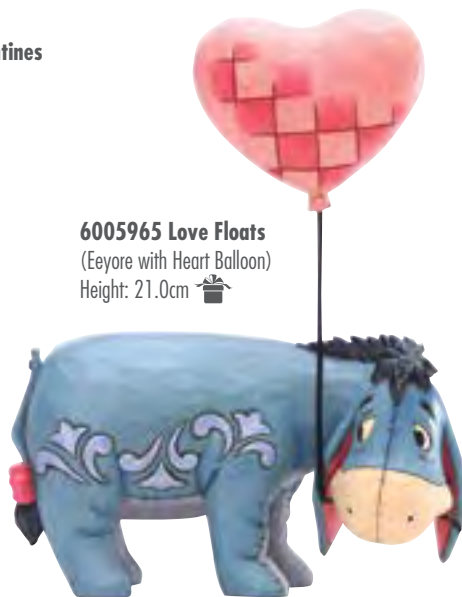

6011933 Terrific Trio
(Huey, Dewey & Louie)
Height: 10.5cm 🎁

4046055 Treasure Dive
(Scrooge McDuck)
Height: 13.0cm 🎁

6007058 Happy Birthday, Pal!
(Pluto and Mickey Birthday)
Height: 15.5cm 🎁

6011938 Love Warms The Heart
(Mickey and Minnie Mouse Campfire)
Height: 14.5cm 🎁

6011916 Love Takes Flight
(Mickey and Minnie Hot Air Balloon)
Height: 27.0cm 🎁

Disney
MICKEY
AND FRIENDS

6008328 Sweethearts in Swing
(Mickey and Minnie on a Swing)
Height: 23.0cm 🎁

6010091 A Goofy Celebration
(Goofy Celebration)
Height: 21.5cm 🎁

6010884 Donald Duck and Chip n Dale
Height: 12.0cm 🎁

4055412 Teetering Tower
(Goofy, Donald Duck, and Mickey Mouse)
Height: 22.0cm 🎁

6010090 Bon Appétit
(Chef Mickey Mouse)
Height: 16.0cm 🎁

6008073 Heartfelt Hug
(Tigger Holding Heart)
Height: 14.0cm 📦

4059746 Handmade Valentines
(Winnie the Pooh and Piglet)
Height: 14.0cm 📦

6005965 Love Floats
(Eeyore with Heart Balloon)
Height: 21.0cm 📦

6011920 Forever Friends
(Pooh & Piglet)
Height: 13.0cm 📦

6005966 Love Seat
(Tinker Bell on Heart)
Height: 12.5cm 📦