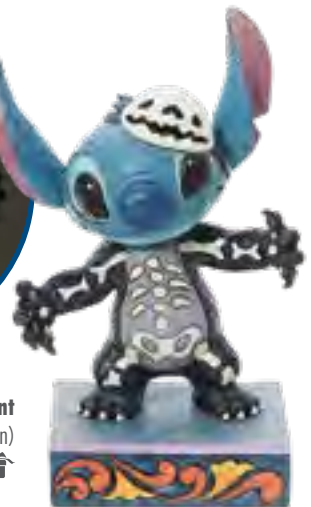

6008075 Bizarre Bunny
(Stitch Running off with Easter Basket)
Height: 14.5cm 📦

6008989 Terrifying Trick-or-Treaters
(Minnie & Mickey Halloween)
Height: 13.0cm 🎁

6007078 Scream Queen
(Halloween Minnie Mouse)
Height: 13.5cm 🎁

6007077 Creature Feature
(Halloween Mickey Mouse)
Height: 13.5cm 🎁

FIGURINES GLOW
IN THE DARK

6013052 Cutest Pumpkins in the Patch
(Mickey and Minnie Boo Pumpkins)
Height: 18.0cm 🎁

6013053 Spooky Experiment
(Stitch Skeleton)
Height: 15.0cm 🎁

6007080 Stitch O'Lantern
(Stitch inside Pumpkin)
Height: 10.0cm 🎁

6010863 Vamp 626
(Vampire Stitch)
Height: 16.5cm 🎁

6008987 Lovable Buccaneer
(Pirate Stitch)
Height: 15.5cm 🎁

Disney
MICKEY
AND FRIENDS

6010861 Hay There!
(Scarecrow Minnie Mouse)
Height: 16.5cm 🎁

6010862 Scaredy-Crow
(Scarecrow Mickey Mouse)
Height: 19.5cm 🎁

6013054 Spiral Hill's Romance
 (Nightmare Jack, Sally, Zero and his Gravestone)
 Height: 20.0cm 📦

6013055 King for all Seasons
 (Interchangeable Jack Statue
 for Halloween and Christmas)
 Height: 30.5cm 📦