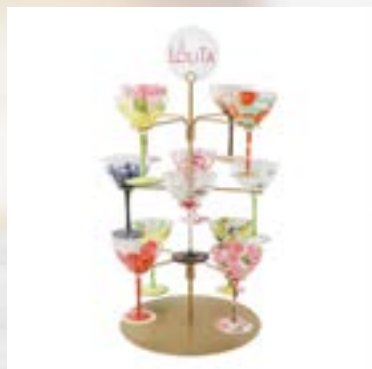

6015427

NEW STRAWBERRY
Height: 22.5cm 🎁

6016399

NEW VALENTINE'S BOUQUET
Height: 22.5cm 🎁

All
New

6016400

NEW BIRTHDAY QUEEN
Height: 22.5cm 🎁

6016401

NEW MOTHER OF THE BRIDE
Height: 22.5cm 🎁

A32529

NEW LOLITA GLASS TREE DISPLAYER
Assembled height: 60.0cm

Holds twelve wine or cocktail glasses
Easy to assemble

Speak to your Area Sales Manager for details of how to order

Allen Designs is a collection that strives to bring smiles to people's faces through creative, high-quality and functional products.

Ceramic teapot and mug

D276

NEW HUMMINGBIRD TEA FOR ONE
Stacked Height: 16.5cm 🎁

D270

NEW HUMMINGBIRD MUG AND SPOON SET
Height: 10.0cm 🎁

D278

NEW HUMMINGBIRD SPOON REST/SIDE PLATE
(Set of 2)
Diameter: 11.0cm 🎁

Perfect spoon rest, teabag plate or side plate

New

BG151

NEW HUMMINGBIRD TOTE BAG
Dimensions excl. handles: 40.0cm x 40.0cm