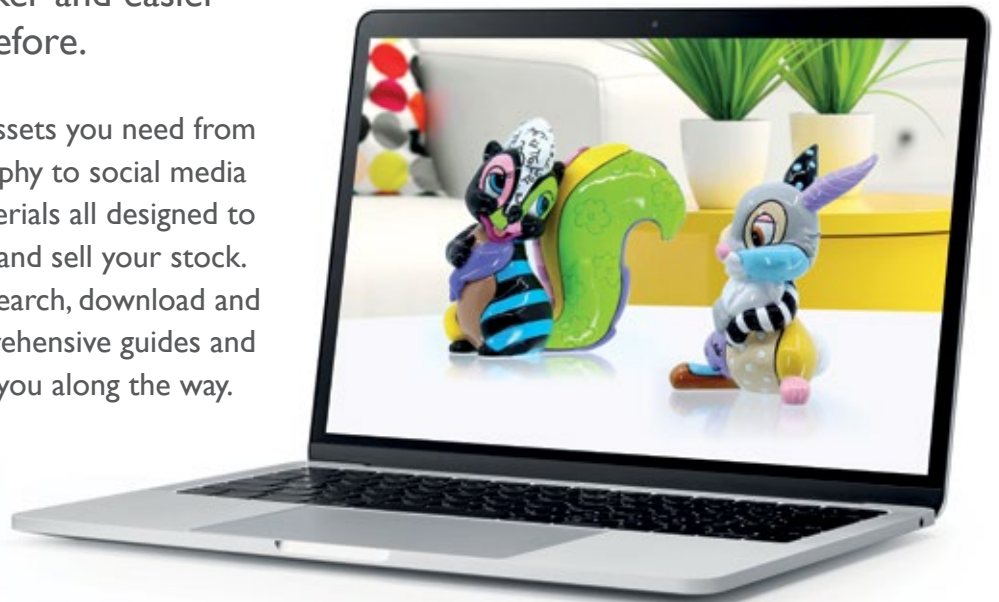

Height: 7.5cm 

6016319

FLOWER

Height: 7.5cm 

6016311

MICKEY MOUSE AND MINNIE MOUSE

Height: 16.0cm 

RETAILER RESOURCES

The Enesco Digital Gallery (EDGE) is designed to help you find Enesco product assets quicker and easier than ever before.

Scan the QR code below to gain access and to see what's available...

You will find all the digital assets you need from beautiful product photography to social media and in-store marketing materials all designed to help you promote, market and sell your stock. With the Edge, it's easy to search, download and share. There are also comprehensive guides and tutorials available to help you along the way.