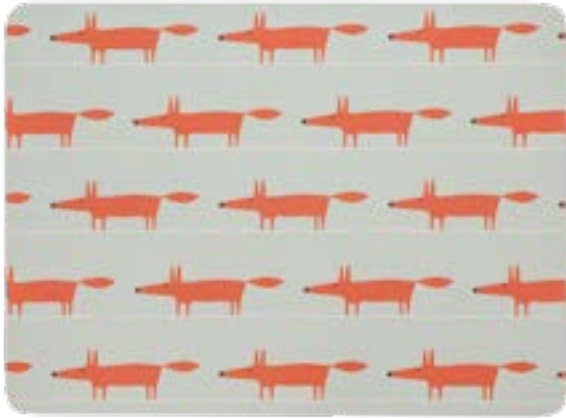

A31803
MR FOX PLACEMATS (SET OF 4)
Dimensions: 21.5cm x 29.0cm
Wipe clean only, stain resistant,
heat resistant to a maximum of 120°C