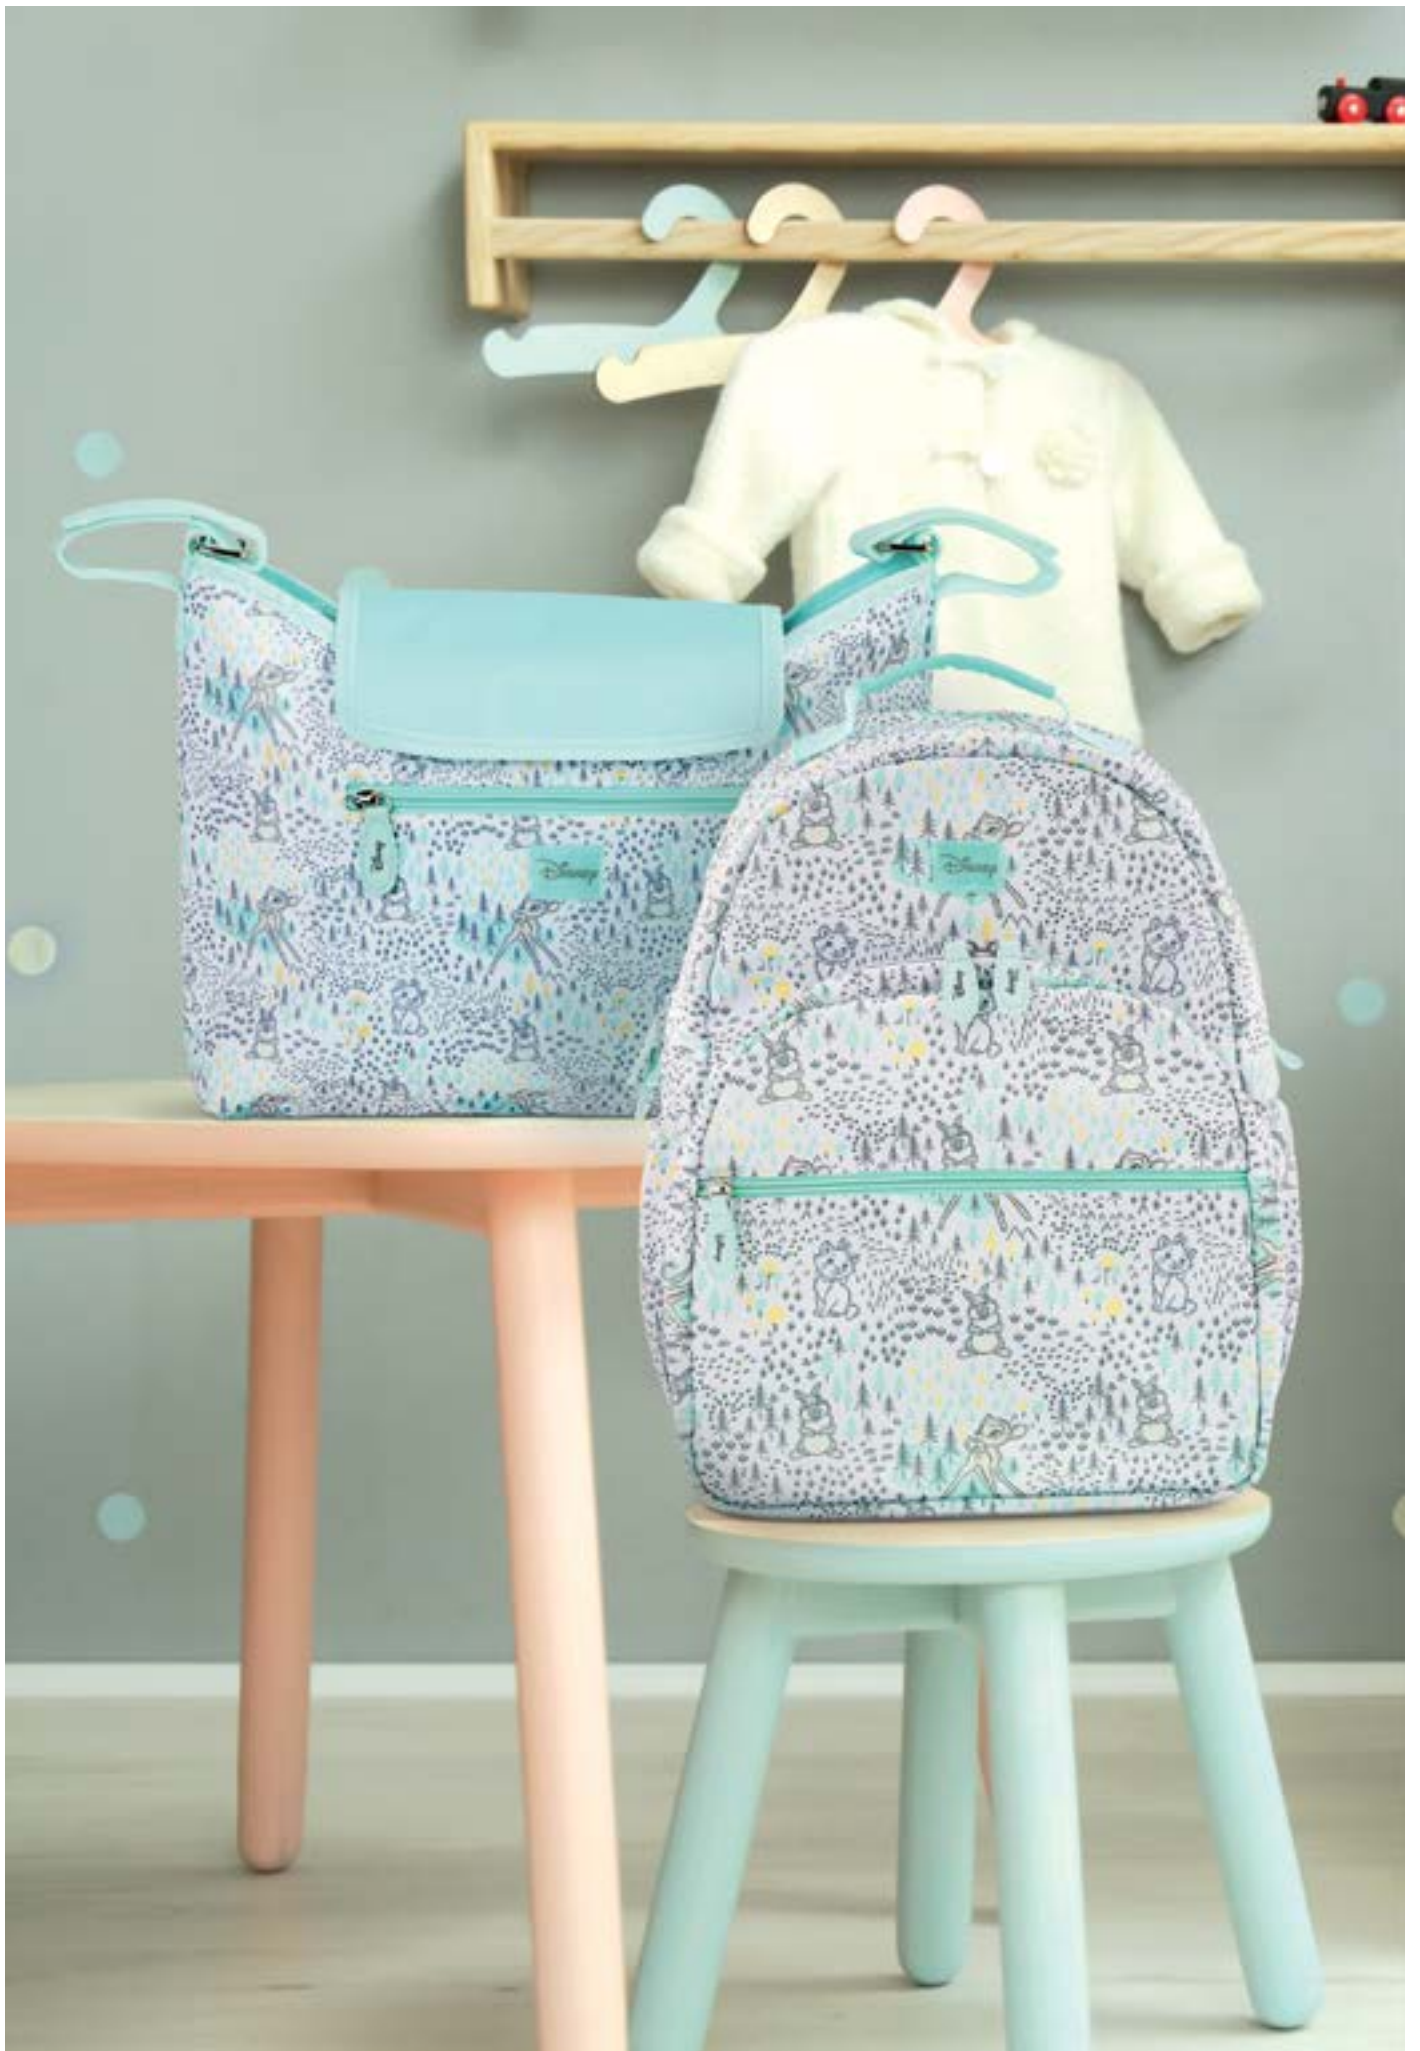

Gift
packaging

A30341

DISNEY BABY SOOTHER CASE

Height: 7.0cm

A30333

DISNEY BABY ABC BLANKET

Length: 100.0cm 

Our Changing Messenger Bag comes with several storage areas inside the main zipped compartment and two external pockets. This can be carried over the shoulder or across the body with comfortable carry handles. The bag also has D-rings to attach pram clips — creating the ultimate hands-free design.

A30337
DISNEY BABY
CHANGING MESSENGER BAG
 Height: 33.0cm

A30338
DISNEY BABY PRAM ORGANISER
 Height: 27.0cm

The Pram Organiser easily attaches to the pram with the hook and loop fastening side straps. The main compartment has a hook and loop fastening for easy access — and the organiser also features front and inner zipped pockets.

A30335
DISNEY BABY CHANGING MAT
 Height: 17.0cm

A30336
DISNEY BABY CHANGING BACKPACK
 Height: 40.0cm

The changing Backpack features a grab top handle, D-rings to attach to a pram, elasticated side pockets for bottles and several storage areas inside the bag. Padded back and shoulder straps are added for comfort. It features external easy access front-facing zipped pockets.