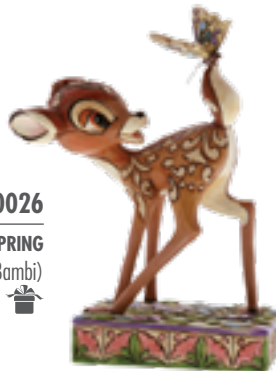

4010026
WONDER OF SPRING
(Bambi)
Height: 12.0cm 📺