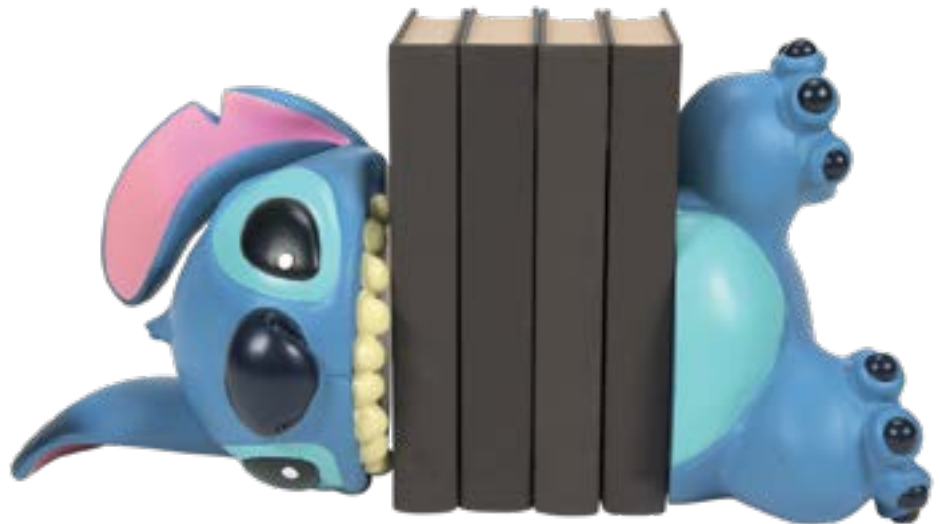

New

6016079
STITCH CERAMIC BANK
Height: 19.0cm 🎁

New

New

6016080
MICKEY MOUSE CERAMIC BANK
Height: 17.0cm 🎁

6016081
MINNIE MOUSE CERAMIC BANK
Height: 17.0cm 🎁

Disney TIM BURTON'S THE NIGHTMARE BEFORE CHRISTMAS

6008702
JACK AND SALLY COUTURE DE FORCE PHOTO FRAME
Height: 20.0cm 🎁

6007191
NIGHTMARE BEFORE CHRISTMAS GOBLET
Height: 18.0cm 🎁

6008703
JACK AND SALLY COUTURE DE FORCE TRINKET BOX
Height: 3.0cm 🎁

6014854
PIRATES OF THE CARIBBEAN
DECORATIVE GOBLET
 Height: 18.0cm 📦

6013292
THE LITTLE MERMAID
DECORATIVE GOBLET
 Height: 18.0cm 📦

6009876
ARIEL WATERBALL
 Height: 14.0cm 📦

6013279
STITCH PINEAPPLE DECORATIVE GOBLET
 Height: 18.0cm 📦

6013296
STITCH NOMMING BOOKENDS
 Height: 23.5cm 📦

Mini Figurines

6013280
WINNIE THE POOH
 Height: 8.0cm 📦

6013281
BAMBI
 Height: 7.5cm 📦

6011637
DUMBO
 Height: 7.5cm 📦

It's an exciting time for Grand Jester Studios — their new collections brings their latest characters to life with added flair...