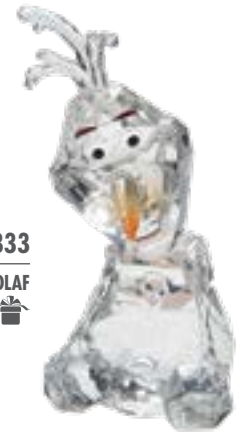

Height: 7.5cm

6014976

JACK SKELLINGTON

Height: 10.5cm

6013331
MINNIE MOUSE
Height: 9.5cm 🎁

ND6009040
TINKER BELL
Height: 10.0cm 🎁

Lights up!

6013330
SORCERER MICKEY MOUSE STATEMENT FACET
Height: 23.0cm 💡🎁

ND6009037
MICKEY MOUSE
Height: 9.5cm 🎁

ND6009880
SIMBA
Height: 9.0cm 🎁

Disney
DONALD DUCK

90th Anniversary
2024

6013733
DONALD DUCK
Height: 9.0cm 🎁

LICENSED FACETS

6013822
STITCH STATEMENT FACET
 Height: 15.0cm 📦

ND6009877
EYORE
 Height: 7.5cm 📦

ND6009039
STITCH
 Height: 9.0cm 📦

ND6009879
MARIE
 Height: 9.0cm 📦

ND6009878
DUMBO
 Height: 8.0cm 📦

6013333
OLAF
 Height: 9.5cm 📦

Disney
**Winnie
 the Pooh**

ND6009038
WINNIE THE POOH
 Height: 9.5cm 📦