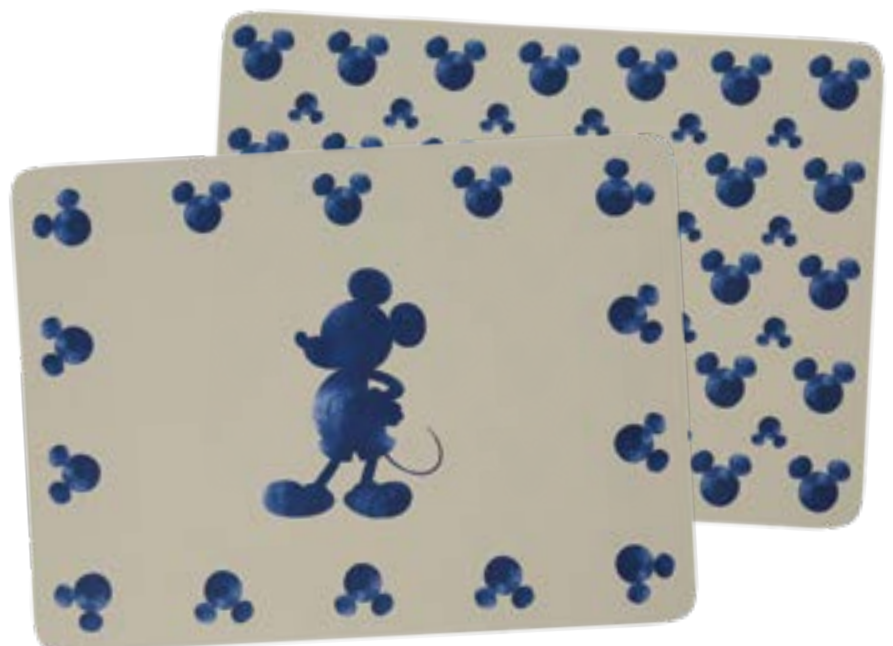

A30833
DISNEY MONO PLACEMATS
(Set of 4)
Length: 21.5cm, Width: 29.0cm
Wipe clean. Heat resistant to 120°C