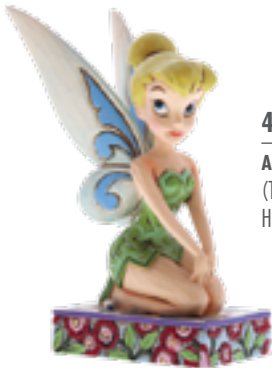

4050409
BE A DREAMER
 (Snow White)
 Height: 8.0cm 📦

6008081
BELOVED BEAR
 (Winnie the Pooh)
 Height: 12.0cm 📦

4059741
STRANGE LIFE-FORMS
 (Stitch with Frog)
 Height: 10.0cm 📦

4016555
OHANA MEANS FAMILY
 (Stitch)
 Height: 9.5cm 📦

4032861
JUST CAN'T WAIT TO BE KING
 (Simba)
 Height: 10.0cm 📺

6014360
DOCTOR FINKELSTEIN'S CREATION
 (Sally)
 Height: 7.5cm 📺

6014361
MASTER OF FRIGHT
 (Jack)
 Height: 10.0cm 📺

4010026
WONDER OF SPRING
 (Bambi)
 Height: 12.0cm 📺

4011754
A PIXIE DELIGHT
 (Tinker Bell)
 Height: 12.5cm 📺

6011931
HEROIC OUTLAW
 (Robin Hood)
 Height: 14.5cm 📺

4045244
CRAFTY TINK
 (Tinker Bell)
 Height: 10.0cm 📺

4023531
CHILDHOOD CHAMPION
 (Peter Pan)
 Height: 10.0cm 📺